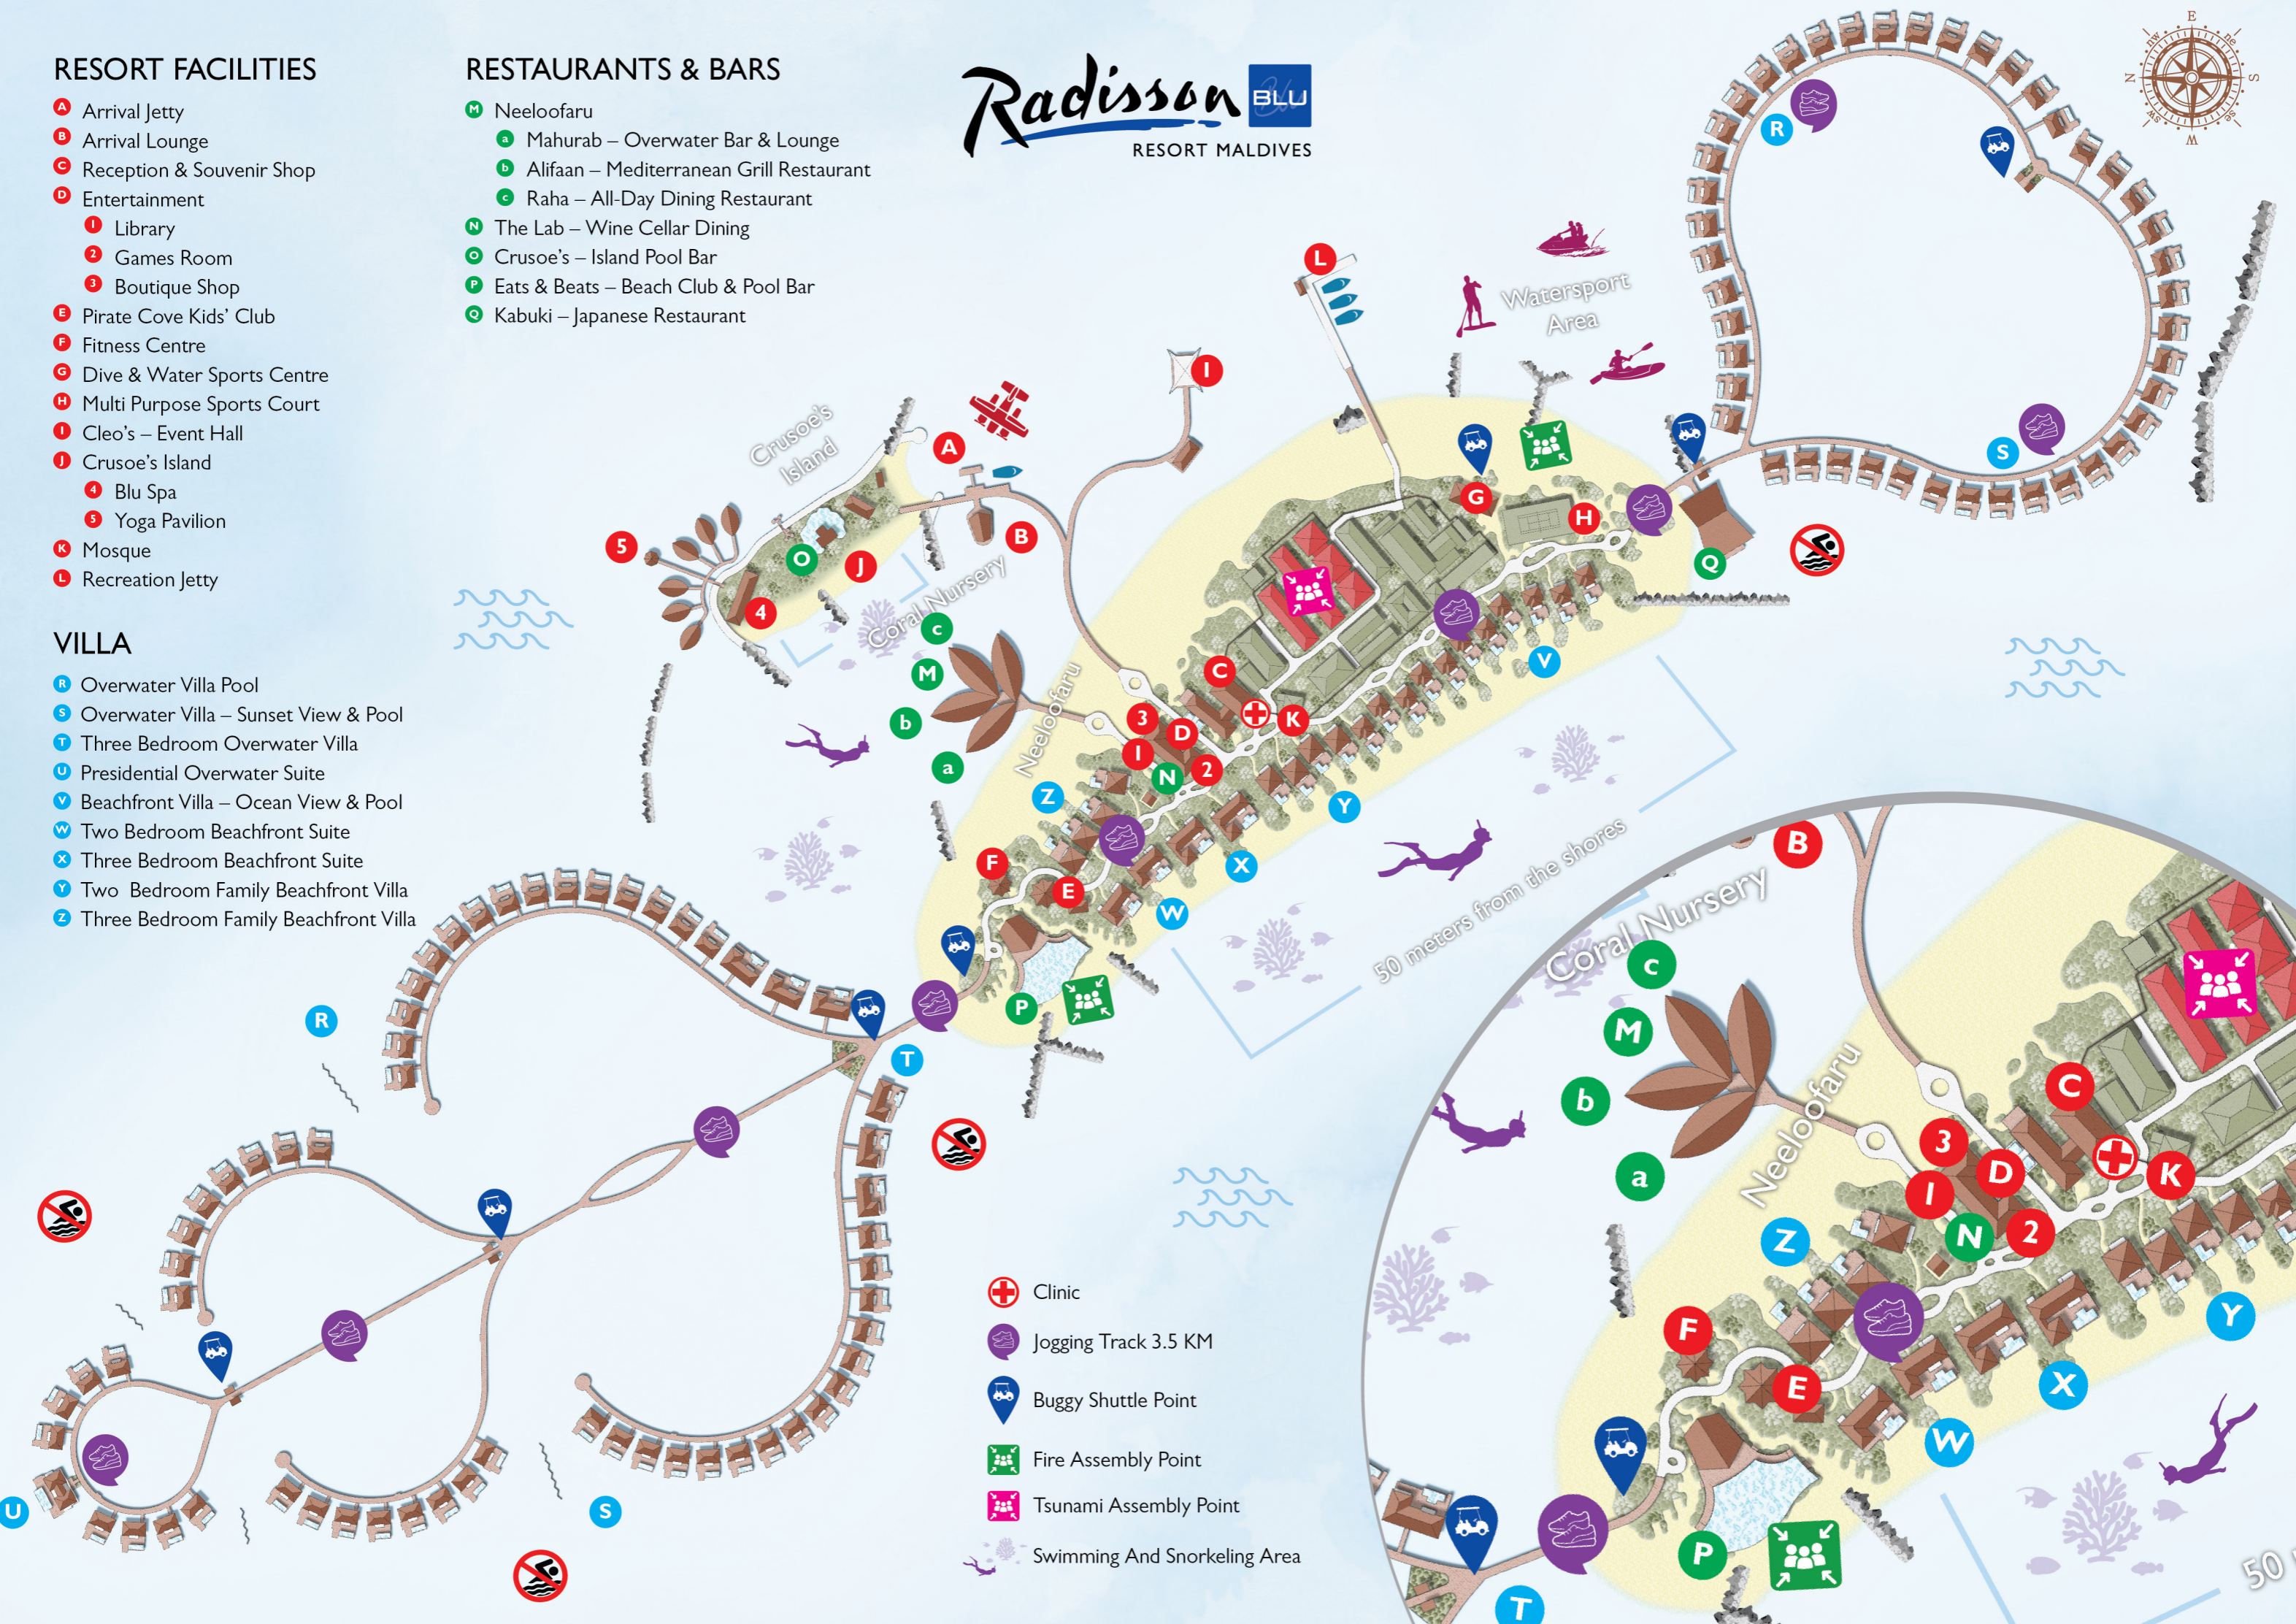

RESORT FACILITIES

- A** Arrival Jetty
- B** Arrival Lounge
- C** Reception & Souvenir Shop
- D** Entertainment
 - 1** Library
 - 2** Games Room
 - 3** Boutique Shop
- E** Pirate Cove Kids' Club
- F** Fitness Centre
- G** Dive & Water Sports Centre
- H** Multi Purpose Sports Court
- I** Cleo's – Event Hall
- J** Crusoe's Island
 - 4** Blu Spa
 - 5** Yoga Pavilion
- K** Mosque
- L** Recreation Jetty

VILLA

- R** Overwater Villa Pool
- S** Overwater Villa – Sunset View & Pool
- T** Three Bedroom Overwater Villa
- U** Presidential Overwater Suite
- V** Beachfront Villa – Ocean View & Pool
- W** Two Bedroom Beachfront Suite
- X** Three Bedroom Beachfront Suite
- Y** Two Bedroom Family Beachfront Villa
- Z** Three Bedroom Family Beachfront Villa

RESTAURANTS & BARS

- M** Neeloofaru
 - a** Mahurab – Overwater Bar & Lounge
 - b** Alifaan – Mediterranean Grill Restaurant
 - c** Raha – All-Day Dining Restaurant
- N** The Lab – Wine Cellar Dining
- O** Crusoe's – Island Pool Bar
- P** Eats & Beats – Beach Club & Pool Bar
- Q** Kabuki – Japanese Restaurant

- Clinic
- Jogging Track 3.5 KM
- Buggy Shuttle Point
- Fire Assembly Point
- Tsunami Assembly Point
- Swimming And Snorkeling Area